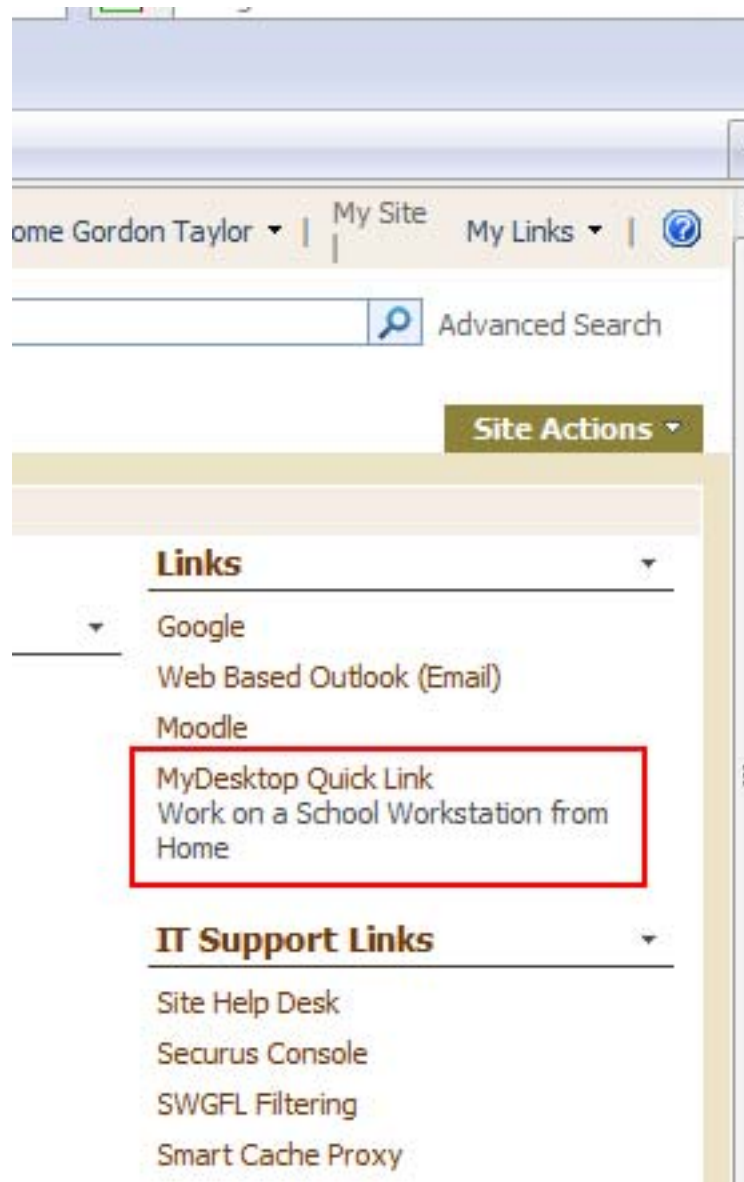

Using the Terminal Server (Remot Desktop) from outside the school

Log onto the Intranet

<https://intranet.crypt.gloucs.sch.uk>

Remember that Credentials need to be passed as crypt\username from outside

Once Logged on on the Right there is a Link MyDesktop Quick Link