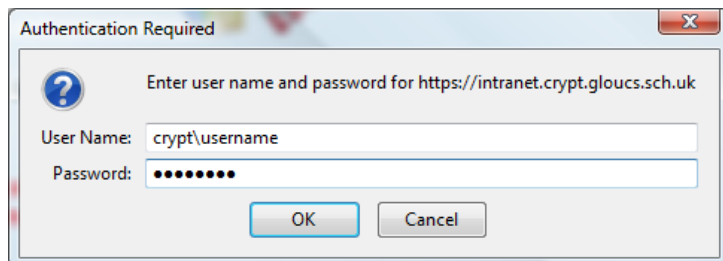

Using the Terminal Server (Remot Desktop) from outside the school

Log onto the Intranet

<https://intranet.crypt.gloucs.sch.uk>

Remember that Credentials need to be passed as crypt\username from outside

Once Logged on on the Right there is a Link MyDesktop Quick Link