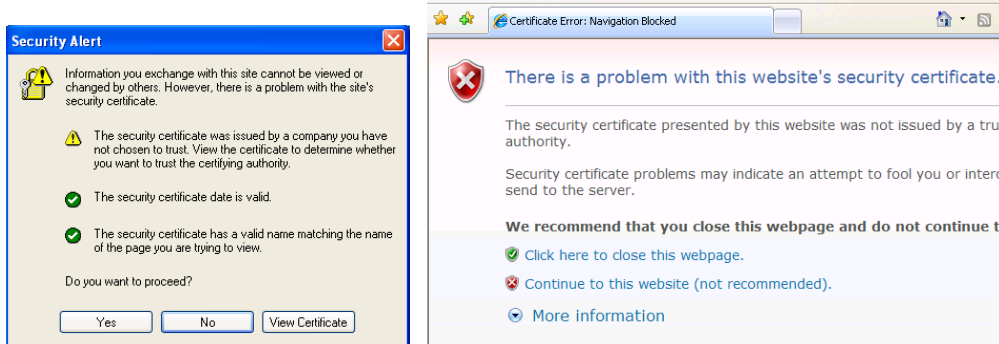

External Access links

In the Address bar of Internet Explorer

For Email Type: https://outlook.crypt.gloucs.sch.uk

For Intranet Type: https://intranet.crypt.gloucs.sch.uk

When Prompted about a certificate choose Yes or Continue to this Website.

When prompted for a password make sure your username goes in like this CRYPT\username

Ticking the password box should stop this coming up in the future